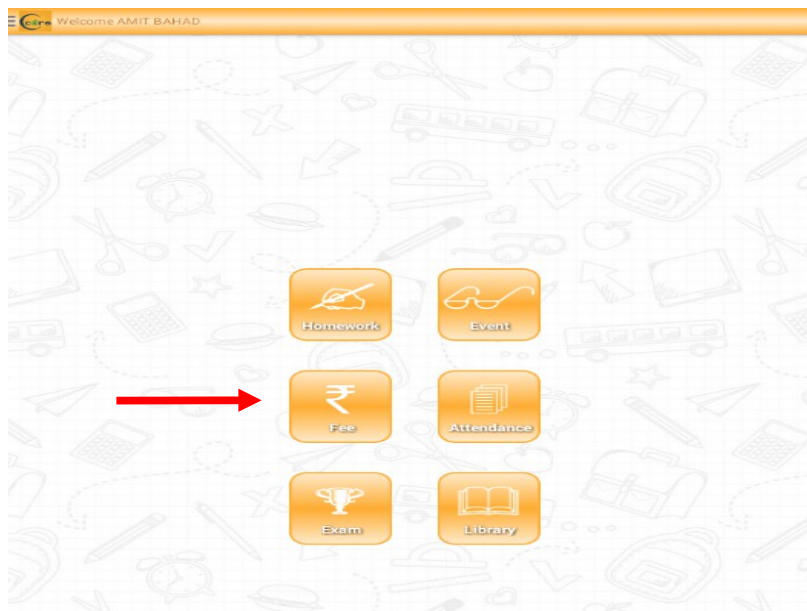

In case of any technical query feel free to contact us at:

E-Mail:-parentdesk@entab.in

Contact No: - +91- 11- 43193333

Ask for the extension number **5** for Parent help desk department between 9:00 to 6:00

Happy to help you.

Thanks and regards

About us

<https://www.youtube.com/watch?v=b1PjiTodo-o>