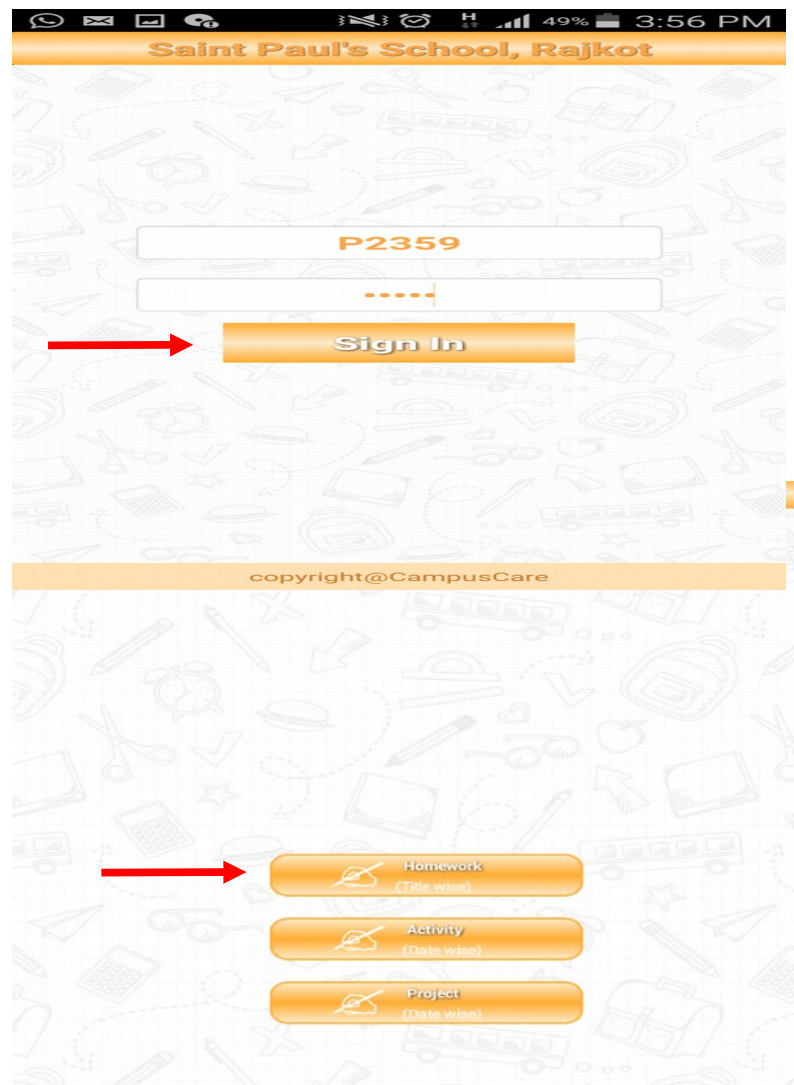

CampusCare

CampusCare mobile application is available in Windows and Google Store. Parents may freely download it and access the parent portal by entering www.sprcampuscare.in and login credentials.

GET IT ON Google play <https://play.google.com/store/apps/details?id=com.campuscare.entab.ui>

Download from Windows Phone Store <https://www.microsoft.com/en-gb/store/apps/campuscare/9nblggzwtmf>

CampusCare® : A robust Solution for education institutions is composed of software, services, customizations and consultancies. Functioning style of every institution are not the same, hence solutions provided to schools need to be unique and should contain the right combination of software, robust database, services, and customizations. In short, the software solutions provided to the institutions has to be tailor made to meet the purposeful specific user needs with in the software. CampusCare® technology serving the education fraternity since 2000 is developed by experienced technical and educational experts and refined over the years. At par with any technical state-of-art system, we too are continuously enriching new features and facilities to our software, based on various inputs received from our customers, our understanding of schools arena, and other technological advancements.

Process of usage