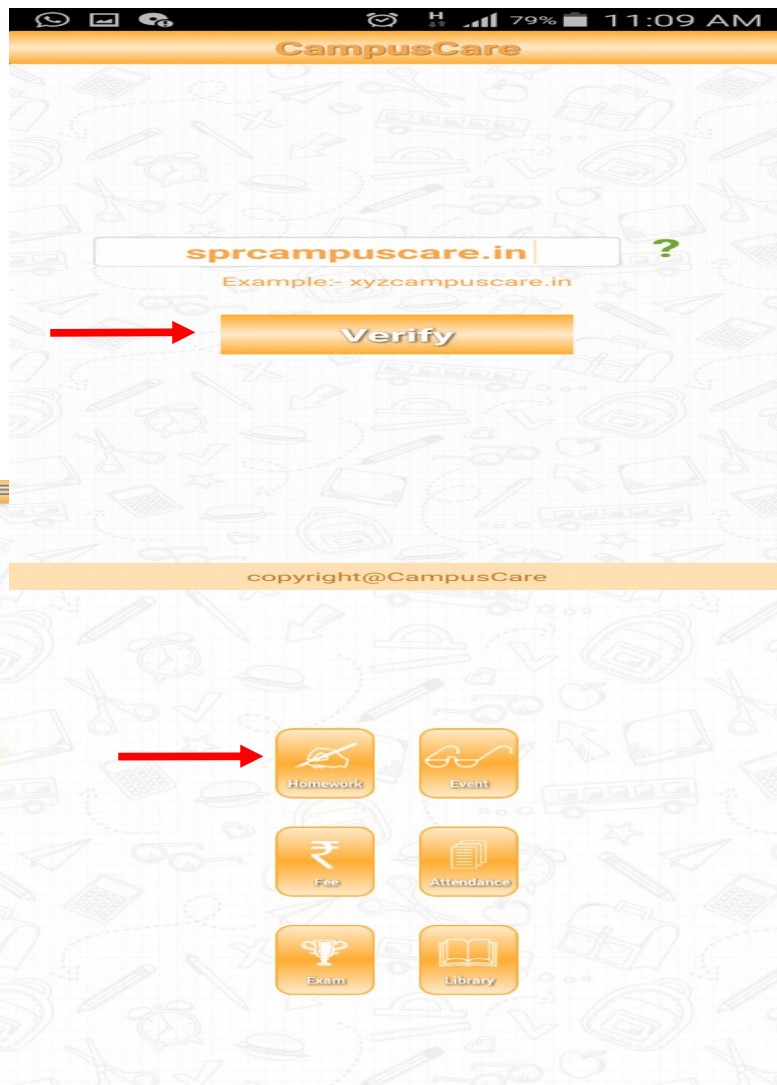

CampusCare

CampusCare mobile application is available in Windows and Google Store. Parents may freely download it and access the parent portal by entering www.sprcampuscare.in and login credentials.

GET IT ON Google play <https://play.google.com/store/apps/details?id=com.campuscare.entab.ui>

Download from Windows Phone Store <https://www.microsoft.com/en-gb/store/apps/campuscare/9nblggzwtmf>

CampusCare® : A robust Solution for education institutions is composed of software, services, customizations and consultancies. Functioning style of every institution are not the same, hence solutions provided to schools need to be unique and should contain the right combination of software, robust database, services, and customizations. In short, the software solutions provided to the institutions has to be tailor made to meet the purposeful specific user needs with in the software. CampusCare® technology serving the education fraternity since 2000 is developed by experienced technical and educational experts and refined over the years. At par with any technical state-of-art system, we too are continuously enriching new features and facilities to our software, based on various inputs received from our customers, our understanding of schools arena, and other technological advancements.

Process of usage